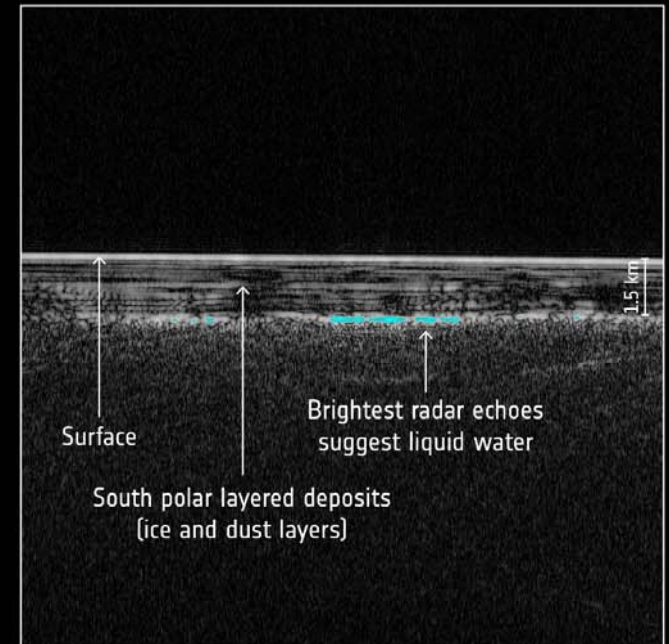

new deposit

new gully deposit

older light-toned deposit

500 m

Sø under overfladen på Mars

Mars south polar region

Mars Express radar footprints
(blue = brightest radar echo)

Radar image of subsurface

Surface

South polar layered deposits
(ice and dust layers)

Brightest radar echoes
suggest liquid water

1.5 km

Spirit og
Opportunity
2004

OUT-OF-THIS-WORLD RECORDS! DRIVING DISTANCES ON MARS AND THE MOON

(AS OF JUNE 18, 2018)
MARS — MOON —