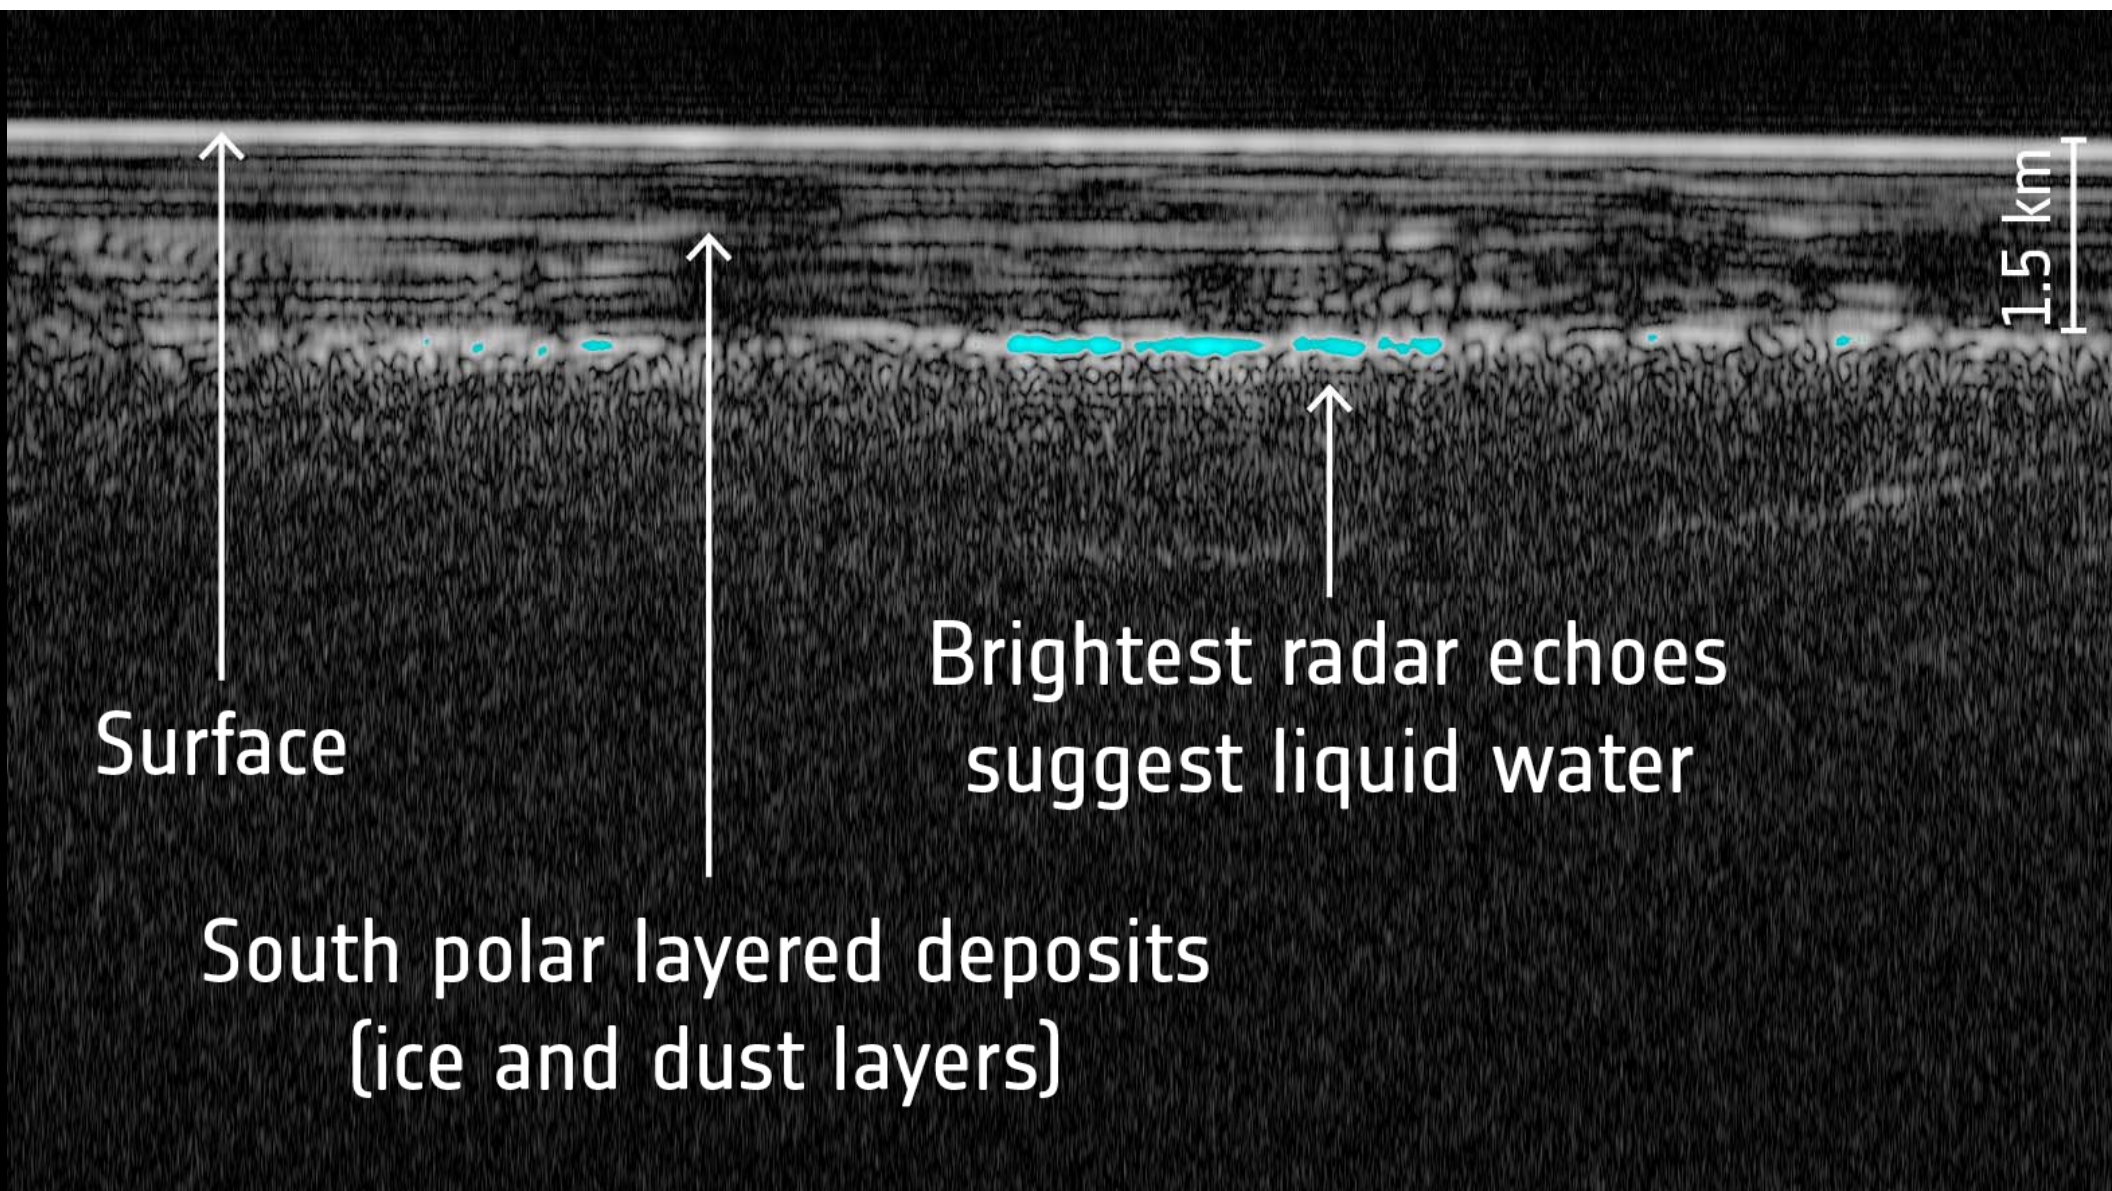

new deposit

new gully deposit

older light-toned deposit

500 m

Sø under overfladen på Mars

Mars south polar region

Mars Express radar footprints
(blue = brightest radar echo)

Radar image of subsurface

Surface

South polar layered deposits
(ice and dust layers)

Brightest radar echoes
suggest liquid water

1.5 km

Spirit og
Opportunity
2004

OUT-OF-THIS-WORLD RECORDS! DRIVING DISTANCES ON MARS AND THE MOON

(AS OF JUNE 18, 2018)
MARS — MOON —