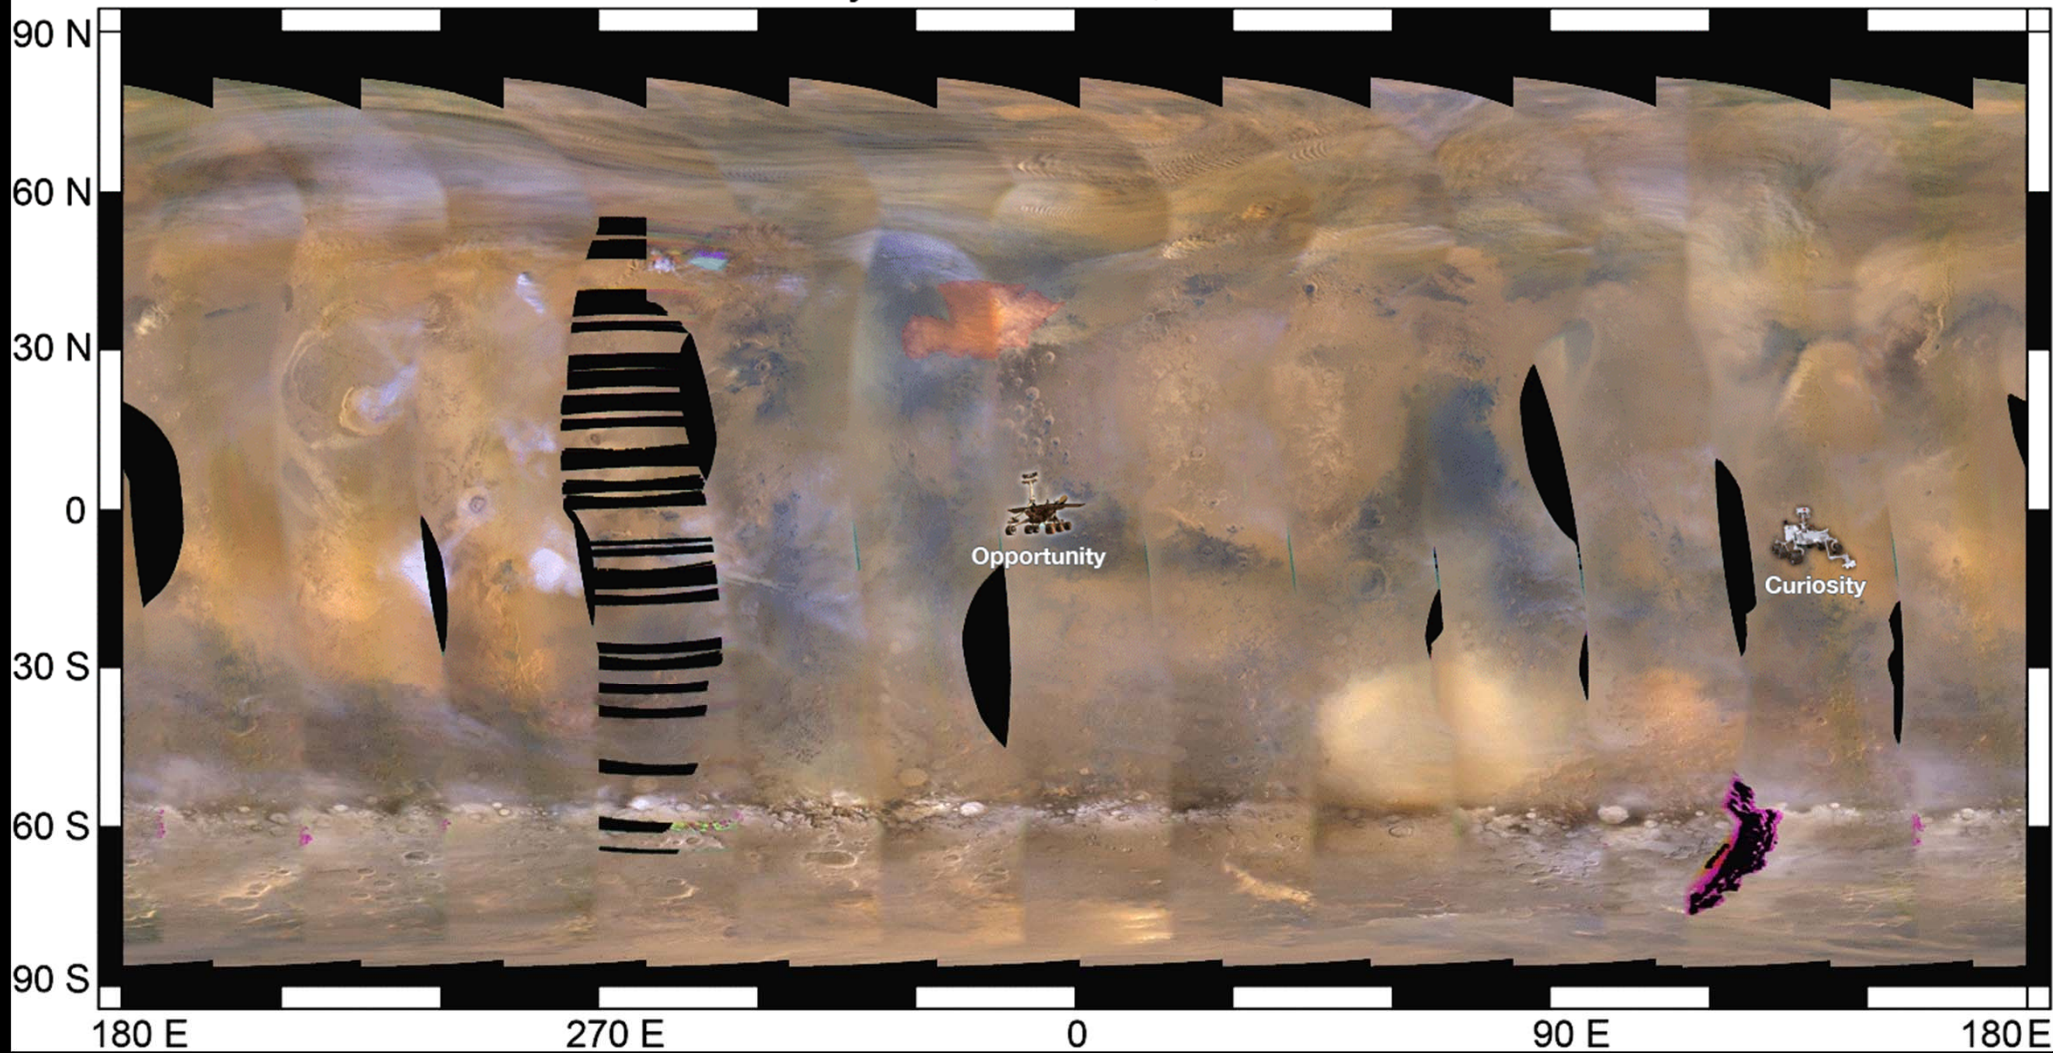

0000

0000

Mars

Mars

Phoenix

Roveren Curiosity... Selfie

May 31 - June 11, 2018

May 28

July 1

June 7

June 10

STELLAR ASTROPHYSICS CENTRE