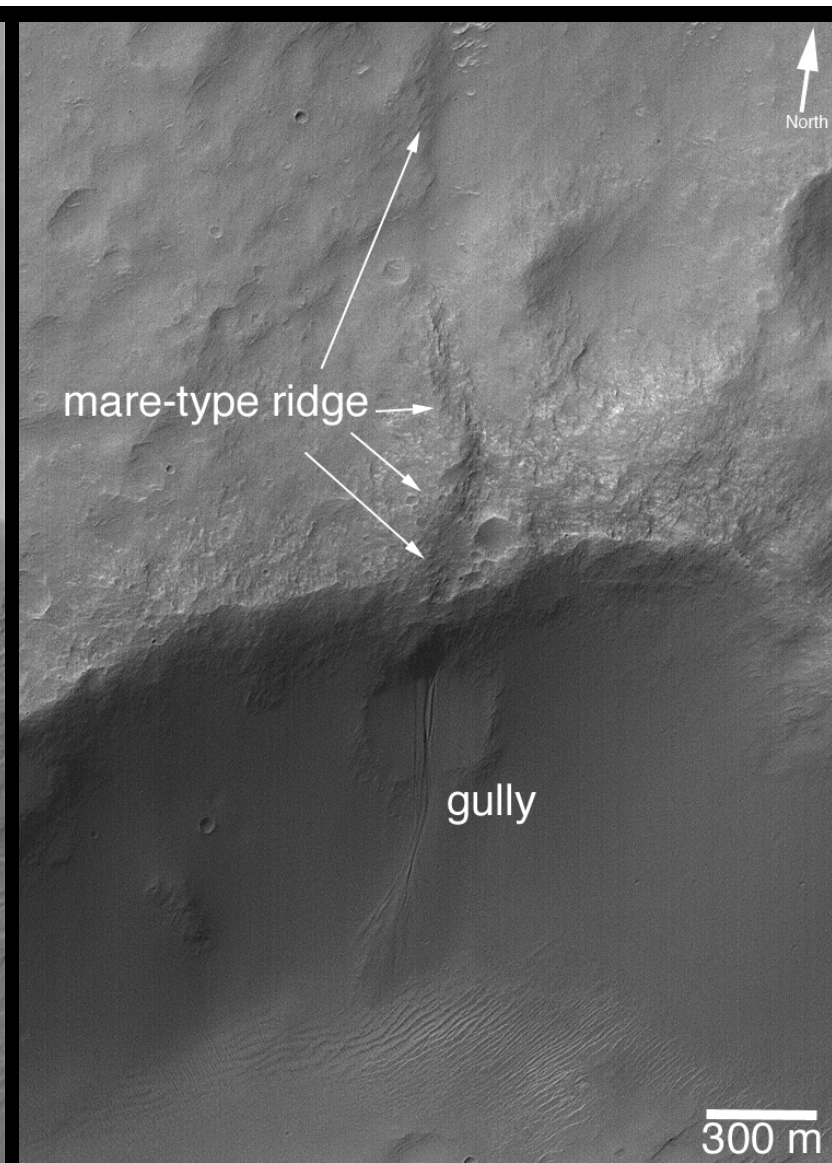

Is nær Mars' nordpol

Is nær Mars' sydpol

Is nær Mars' nordpol

Is nær Mars' sydpol

Is nær Mars' nordpol

Is nær Mars' sydpol

Mars

35 km i diameter

Findes der flydende vand på
Mars' overflade i dag?

Findes der flydende vand på Mars' overflade i dag?

5 km

2 km

August 1999

300 m

September 2005

North

new deposit

new gully deposit

older light-toned deposit

500 m

Sø under overfladen på Mars

Mars south polar region

Mars Express radar footprints
(blue = brightest radar echo)

Radar image of subsurface

Surface

South polar layered deposits
(ice and dust layers)

Brightest radar echoes
suggest liquid water

1.5 km

Spirit og
Opportunity
2004

OUT-OF-THIS-WORLD RECORDS! DRIVING DISTANCES ON MARS AND THE MOON

(AS OF JUNE 18, 2018)
MARS — MOON —