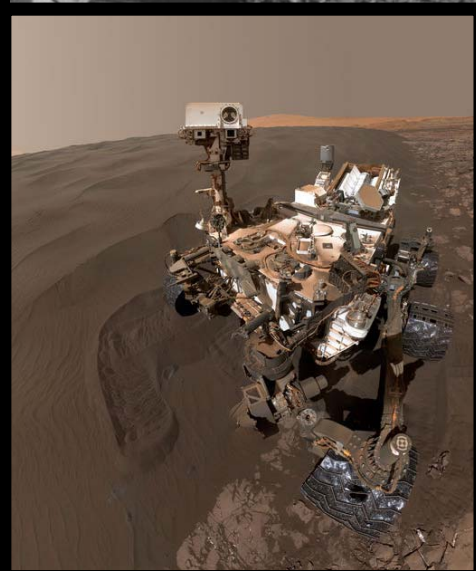

OUT-OF-THIS-WORLD RECORDS! DRIVING DISTANCES ON MARS AND THE MOON

(AS OF JUNE 18, 2018)
MARS — MOON —

Marathon race distance
(42.195 km / 26.22 miles)

FOR MORE INFO, VISIT
MARS.NASA.GOV