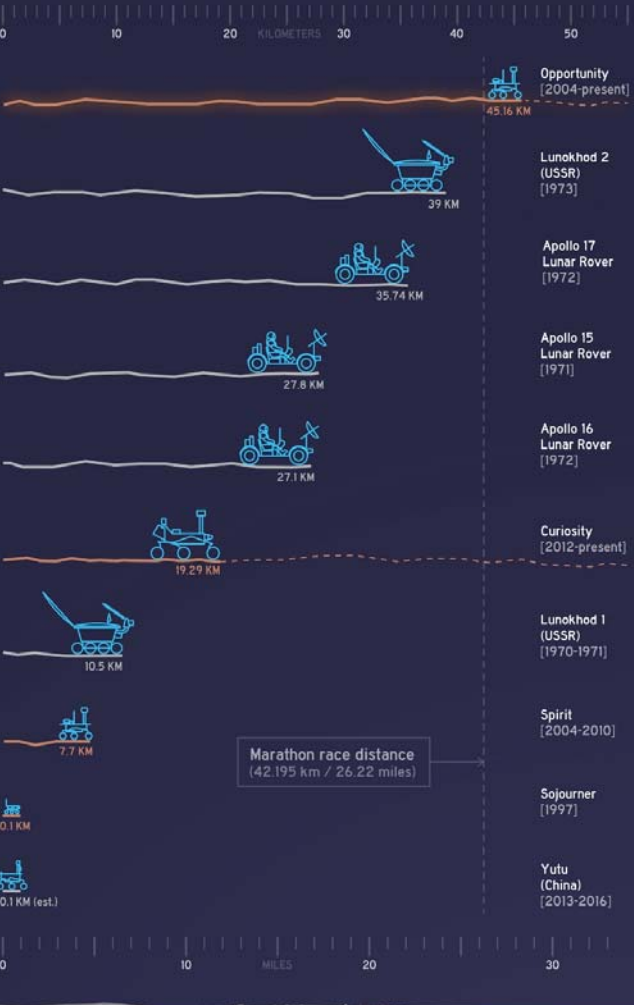

new deposit

new gully deposit

older light-toned deposit

500 m

Sø under overfladen på Mars

Mars south polar region

Mars Express radar footprints
(blue = brightest radar echo)

Radar image of subsurface

Surface

South polar layered deposits
(ice and dust layers)

Brightest radar echoes
suggest liquid water

1.5 km

Spirit og
Opportunity
2004

OUT-OF-THIS-WORLD RECORDS! DRIVING DISTANCES ON MARS AND THE MOON

(AS OF JUNE 18, 2018)
MARS — MOON —

Marathon race distance
(42.195 km / 26.22 miles)

FOR MORE INFO, VISIT
MARS.NASA.GOV

Cape Tribulation
summit

Marathon Valley

Spirit of St. Louis Crater

first
marathon
completed

42,195 km

Mars

Mars

Mars

Aflejringer i bunden af en sø
for omkring 3,5 milliarder år siden

Landing på Mars den 25. maj 2008

Phoenix

COUNTDOWN
TO LANDING

NOV 118:10:15:52
26 DAYS HRS MINS SECS

InSight (NASA) blev opsendt 5. maj 2018